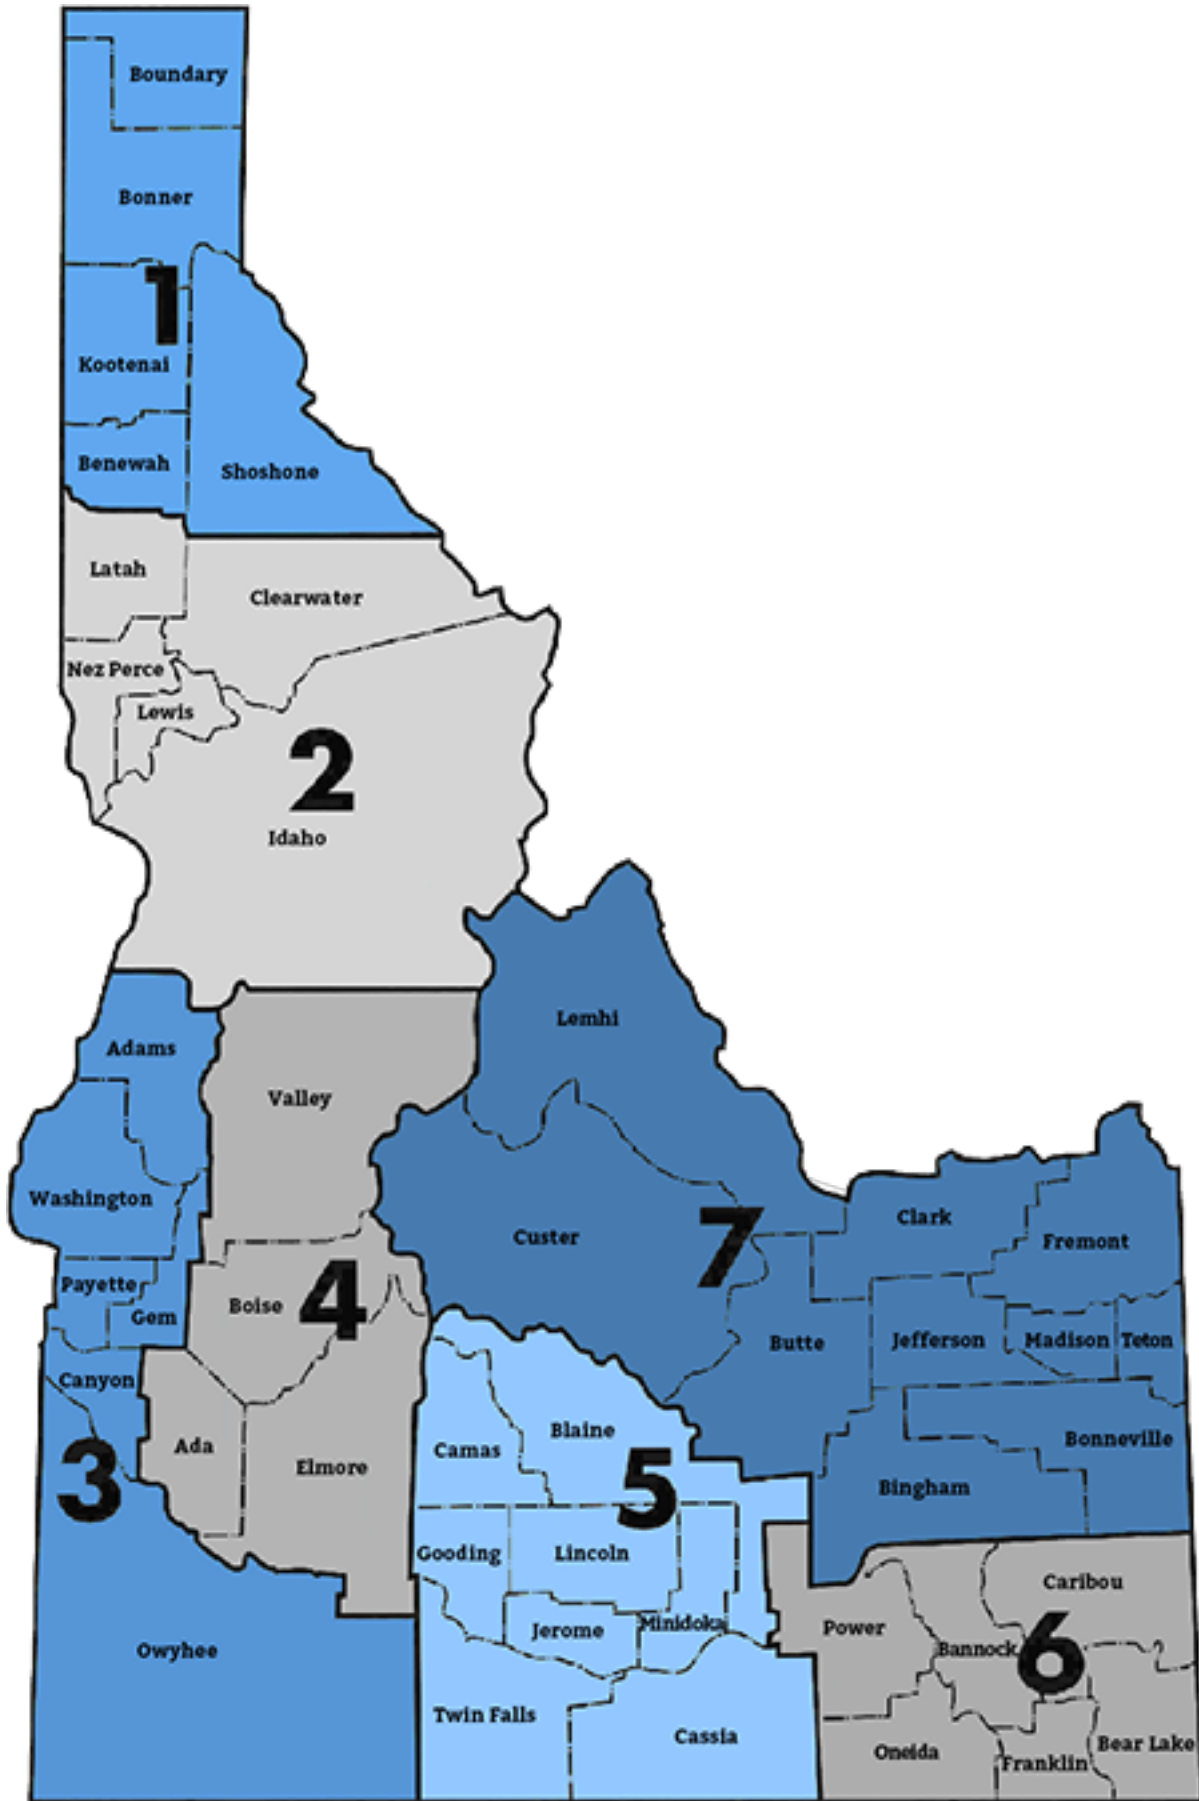

Idaho's District Courts

Idaho's District Courts

All local rules are maintained by the districts; the Idaho Supreme Court does not warrant the content of these rules.

First Judicial District [1] Local Rules [4] Counties: Benewah Bonner Boundary Kootenai Shoshone	Second Judicial District [2] Local Rules [5] Counties: Clearwater Idaho Latah Lewis Nez Perce	Third Judicial District [3] Local Rules [6] Counties: Adams Canyon Gem Owyhee Payette Washington
Fourth Judicial District [7] Local Rules [10] Counties: Ada Boise Elmore Valley	Fifth Judicial District [8] Local Rules [11] Counties: Blaine Camas Cassia Gooding Jerome Lincoln Minidoka Twin Falls	Sixth Judicial District [9] Local Rules [12] Counties: Bannock Bear Lake Caribou Franklin Oneida Power
Seventh Judicial District [13] Local Rules [14] Counties: Bingham Bonneville Butte Clark Custer Fremont Jefferson Lemhi Madison Teton		

Source URL: <https://isc.idaho.gov/district-courts>

Links

- [1] <https://www.kcgov.us/252/District-Court>
- [2] <http://sjdc.isc.idaho.gov/>
- [3] <https://thirdjudicialcourt.idaho.gov/>
- [4] https://isc.idaho.gov/./files/CourtRules_First_Judicial_District.pdf
- [5] https://isc.idaho.gov/./rules/2016-07_Amended_Rules_of_Court_management.pdf
- [6] https://isc.idaho.gov/./rules/Local_Rules_Third_Judicial_District.2.1.2018.pdf
- [7] <http://fourthjudicialcourt.idaho.gov>
- [8] <http://www.5thjudicialdistrict.com/>
- [9] <https://www.bannockcounty.us/courts/>
- [10] <https://adacounty.id.gov/judicial-court/wp-content/uploads/sites/60/Order-Amending-Fourth-District-Local-Rules.pdf>
- [11] <http://www.5thjudicialdistrict.com/admin-orders/>
- [12] <https://www.bannockcounty.us/wp-content/uploads/localrul.pdf>
- [13] <https://www.bonnevillecountyidaho.gov/courts/7th-judicial-district-courts>
- [14] <https://isc.idaho.gov/./rules/7th%2520District%2520Local%2520Rules%2520Order.pdf>