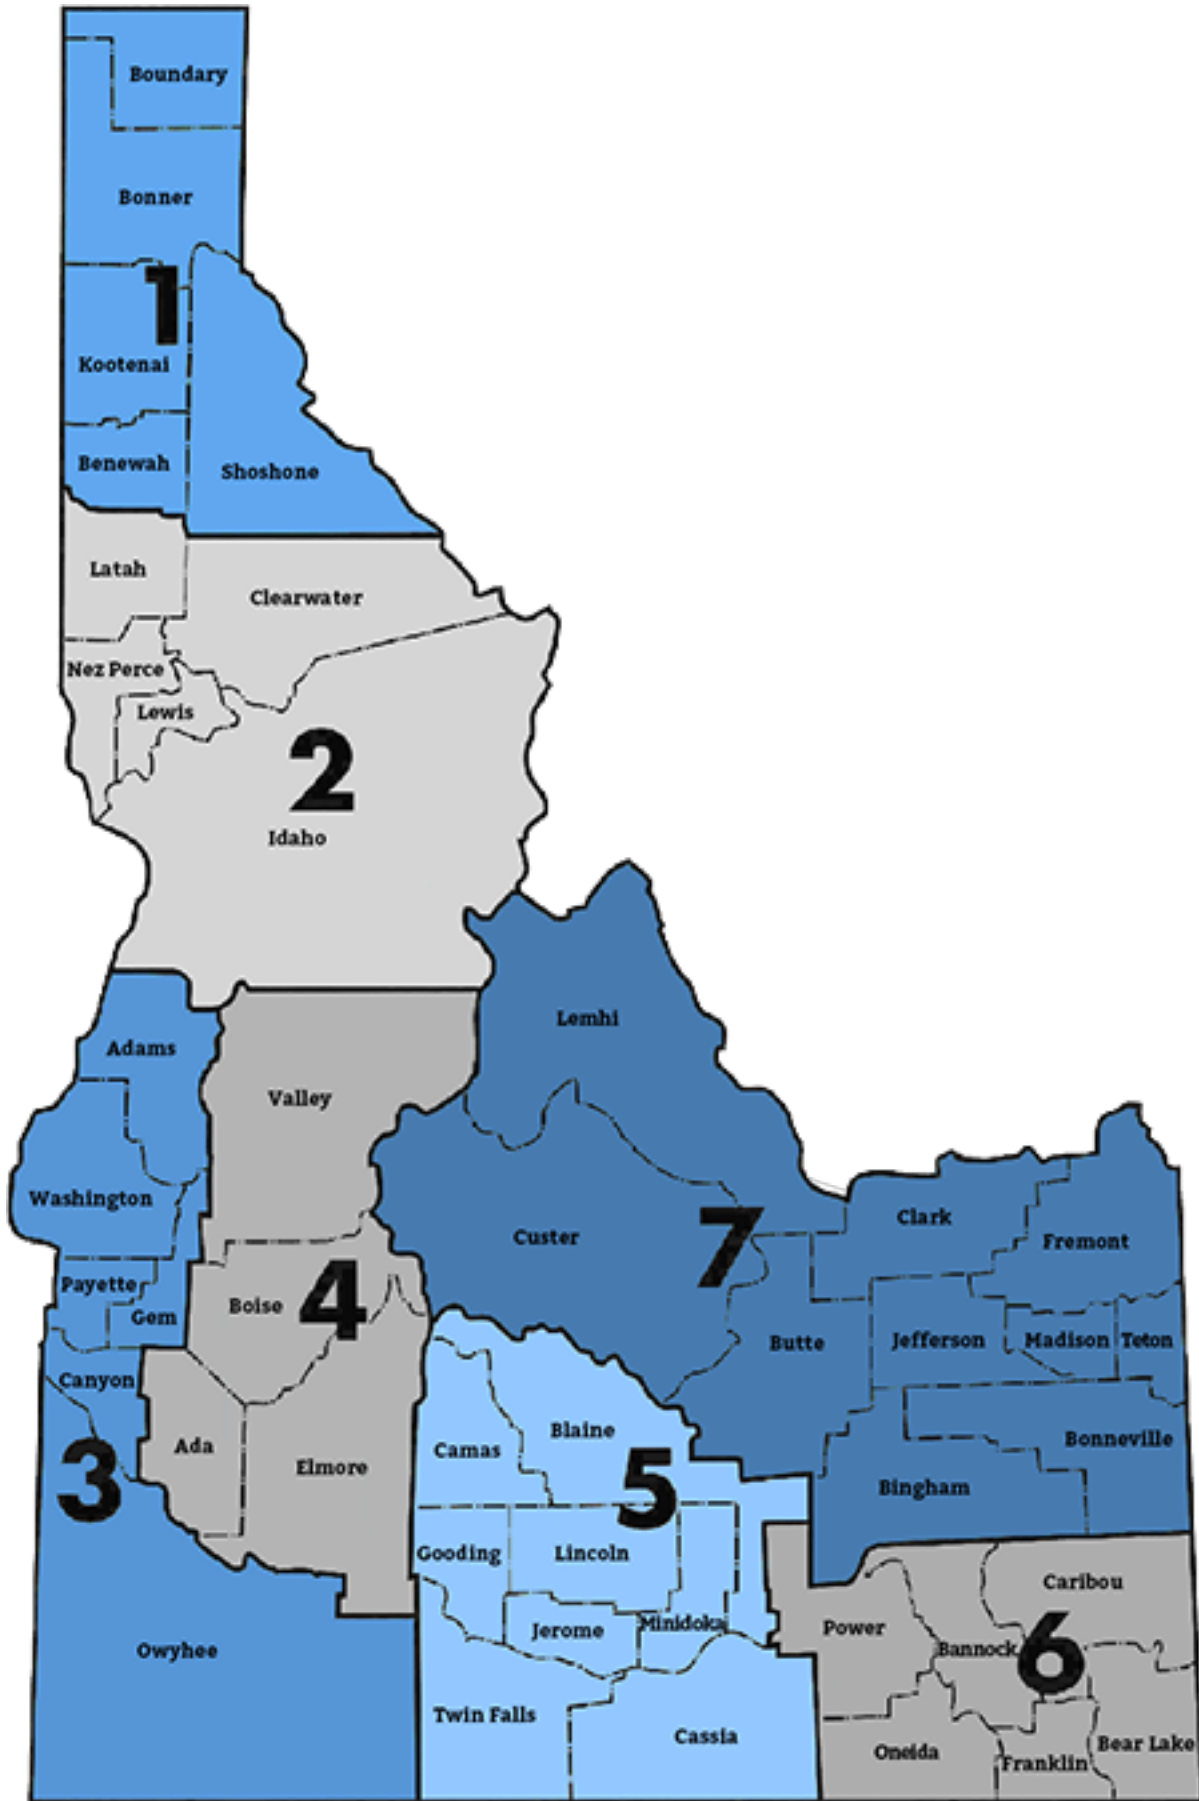

## Idaho's District Courts

### Idaho's District Courts

All local rules are maintained by the districts; the Idaho Supreme Court does not warrant the content of these rules.

<a href="#">First Judicial District [1]</a> Counties: Benewah            Bonner Boundary           Kootenai Shoshone	<a href="#">Second Judicial District [2]</a> <a href="#">Local Rules [4]</a> Counties: Clearwater           Idaho Latah                Lewis Nez Perce	<a href="#">Third Judicial District [3]</a> <a href="#">Local Rules [5]</a> Counties: Adams                Canyon Gem                    Owyhee Payette                Washington
<a href="#">Fourth Judicial District [6]</a> <a href="#">Local Rules [9]</a> Counties: Ada                    Boise Elmore                Valley	<a href="#">Fifth Judicial District [7]</a> <a href="#">Local Rules [10]</a> Counties: Blaine                Camas Cassia                Gooding Jerome                Lincoln Minidoka            Twin Falls	<a href="#">Sixth Judicial District [8]</a> <a href="#">Local Rules [11]</a> Counties: Bannock              Bear Lake Caribou                Franklin Oneida                 Power
<a href="#">Seventh Judicial District [12]</a> <a href="#">Local Rules [13]</a> Counties: Bingham                    Bonneville Butte                           Clark Custer                        Fremont Jefferson                      Lemhi Madison                       Teton		